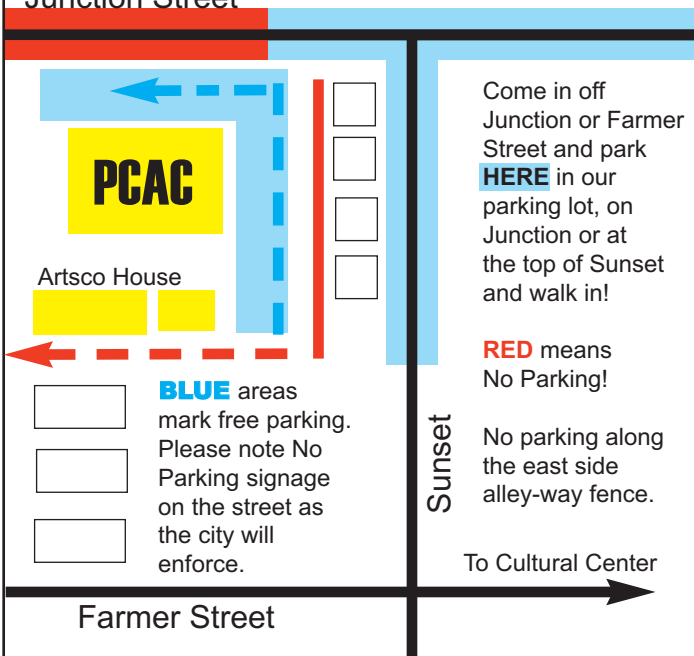

# Facility Access Map

774 N. Sheldon Road, Plymouth

To M-14

Sheldon Road

Junction Street

**PCAC**

Artsco House

**BLUE** areas mark free parking. Please note No Parking signage on the street as the city will enforce.

Come in off Junction or Farmer Street and park **HERE** in our parking lot, on Junction or at the top of Sunset and walk in!

**RED** means No Parking!

No parking along the east side alley-way fence.

Sunset

To Cultural Center

Farmer Street